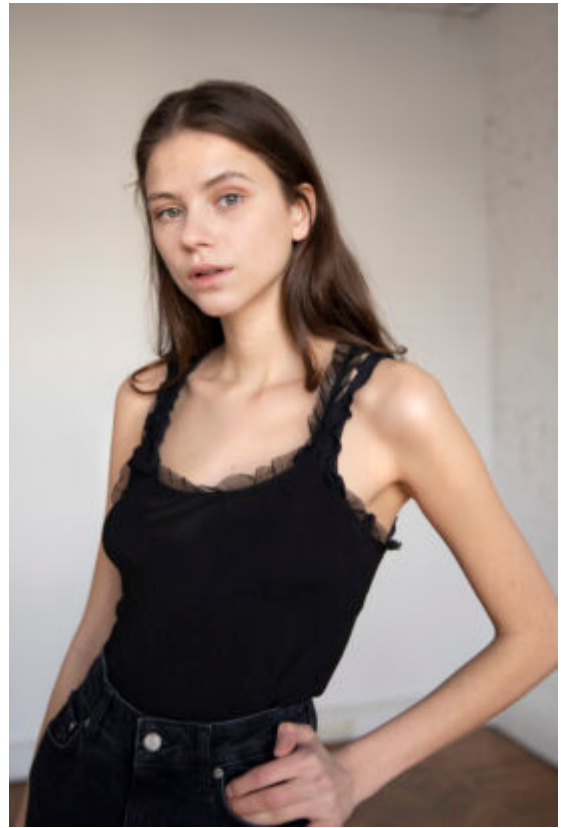

TRUE MODELS

Vania Rose Luna

178 | 82 / 59 / 89 / 40.5 | BROWN / BLUE GREEN

TRUE MODELS